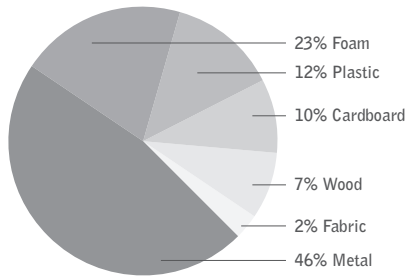

DORSO WEAVE

MATERIAL CONTENT:

PRE-CONSUMER

RECYCLED CONTENT = 19.8%

Up to 56.1% of Dorso Weave product is recyclable at the end of its useful life.

CONTRIBUTES TO

CREDIT 2.1 - 2.2	Construction Waste Management	1-2 point(s)
CREDIT 3.3	Resource Reuse	1 point(s)
CREDIT 4.1	Recycled Content	1 point(s)
CREDIT 4.2	Recycled Content	1 point(s)
CREDIT 4.5	Low Emitting Materials, (MUST BE REQUESTED) Systems & Seating	1 point(s)
CREDIT 5.1	Regional Materials*	1 point(s)
CREDIT 7	Certified Wood (AVAILABLE ON SOME PRODUCTS - MUST BE REQUESTED)	1 point(s)