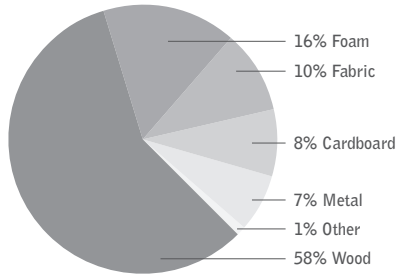

BRIO

MATERIAL CONTENT:

**PRE-CONSUMER
RECYCLED CONTENT = 19.6%**

Up to 59.8% of Brio product is recyclable at the end of its useful life.

		CONTRIBUTES TO
CREDIT 2.1 - 2.2	Construction Waste Management	1-2 point(s)
CREDIT 3.3	Resource Reuse	1 point(s)
CREDIT 4.1	Recycled Content	1 point(s)
CREDIT 4.2	Recycled Content	1 point(s)
CREDIT 4.5	Low Emitting Materials, (MUST BE REQUESTED) Systems & Seating	1 point(s)
CREDIT 5.1	Regional Materials*	1 point(s)
CREDIT 7	Certified Wood (AVAILABLE ON SOME PRODUCTS - MUST BE REQUESTED)	1 point(s)