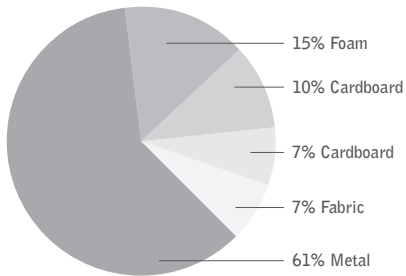

DORSO GUEST

MATERIAL CONTENT:

PRE-CONSUMER

RECYCLED CONTENT = 19.6%

Up to 65.9% of Dorso Guest product is recyclable at the end of its useful life.

CONTRIBUTES TO

CREDIT 2.1 - 2.2	Construction Waste Management	1-2 point(s)
CREDIT 3.3	Resource Reuse	1 point(s)
CREDIT 4.1	Recycled Content	1 point(s)
CREDIT 4.2	Recycled Content	1 point(s)
CREDIT 4.5	Low Emitting Materials, (MUST BE REQUESTED) Systems & Seating	1 point(s)
CREDIT 5.1	Regional Materials*	1 point(s)
CREDIT 7	Certified Wood (AVAILABLE ON SOME PRODUCTS - MUST BE REQUESTED)	1 point(s)