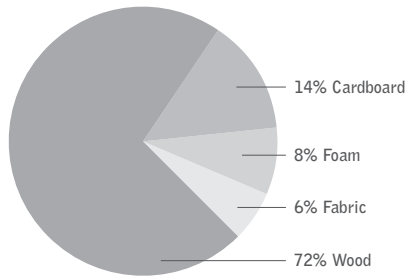

### MATERIAL CONTENT:

PRE-CONSUMER  
RECYCLED CONTENT = 14%

Up to 86% of Blake product is recyclable at the end of its useful life.